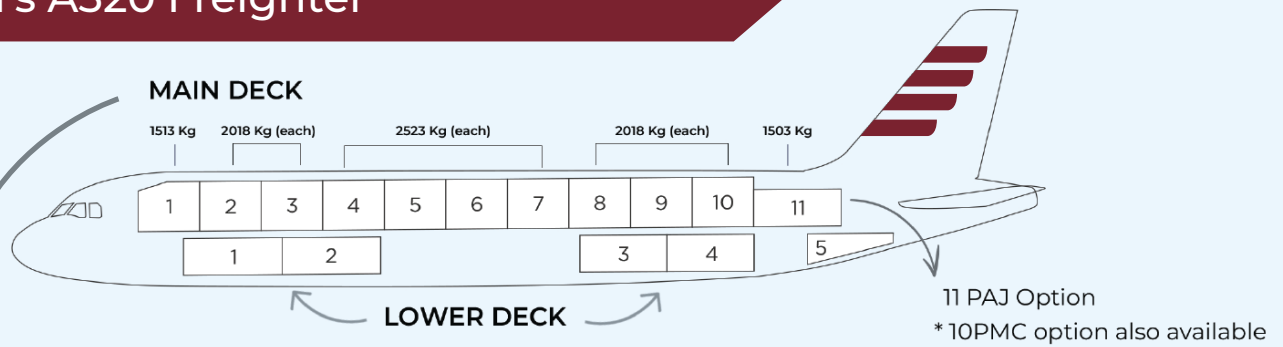

100% more pallet space -
11 PAJ's or 10 PMC's

More payload -
21 MT

Lowest fuel burn
in its class

Flexibility for
non-scheduled operations

Highest volume in class -
174 cbm

2100nm Range -
Covering Asia, Far East
and Middle East (Except Russia)

A Game-Changer, Greener
Solution For The New Age
Of Global e-Commerce.

Ability to carry Live Animals,
Dangerous Goods, and
other specialized Cargo

Fly Vaayu's A320 Freighter

Hold Dimension/Contours

AIRCRAFT FEATURES

UAE's Dedicated A320 Freighter

- Single Aisle Freighter
- Palletized main deck - 82" height
- Wider/taller lower deck cargo doors
- Highest volume in class (174cbm)
- Switchable configuration to 10PMC's
- Highly reliable, fly by wire technology