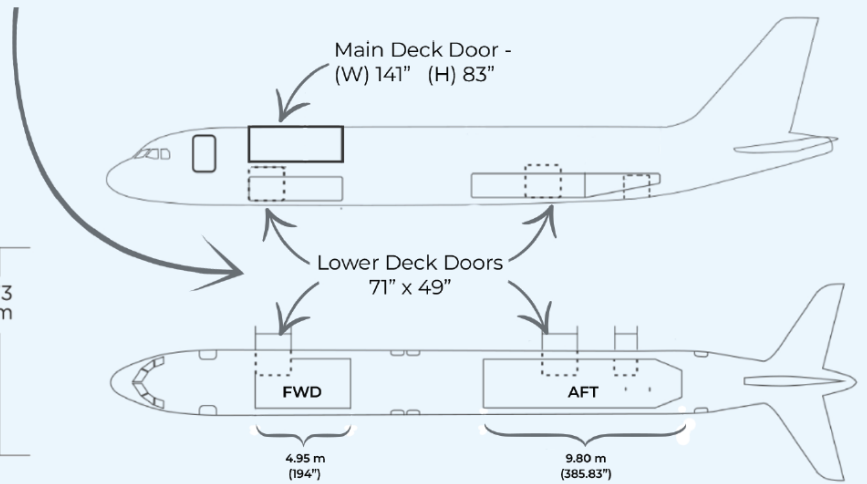

100% more pallet space -
11 PAJ's or 10 PMC's

More payload -
21 MT

Lowest fuel burn
in its class

Flexibility for
non-scheduled operations

Highest volume in class -
174 cbm

2100nm Range -
Covering Asia, Far East
and Middle East (Except Russia)

A Game-Changer, Greener
Solution For The New Age
Of Global e-Commerce.

Ability to carry Live Animals,
Dangerous Goods, and
other specialized Cargo

Fly Vaayu's A320 Freighter

Hold Dimension/Contours

AIRCRAFT FEATURES

UAE's Dedicated A320 Freighter

- Single Aisle Freighter
- Palletized main deck - 82" height
- Wider/taller lower deck cargo doors
- Highest volume in class (174cbm)
- Switchable configuration to 10PMC's
- Highly reliable, fly by wire technology