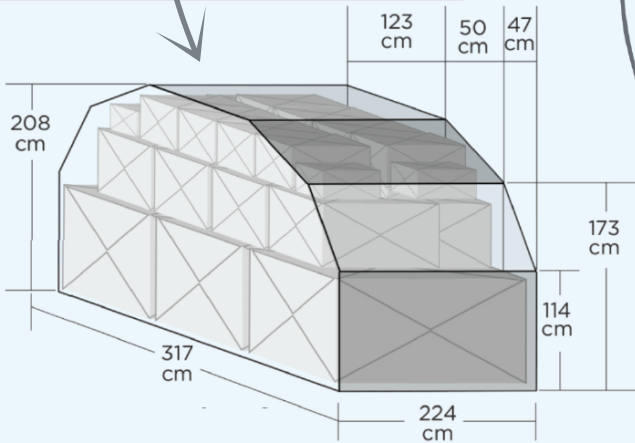

Hold Dimension/Contours